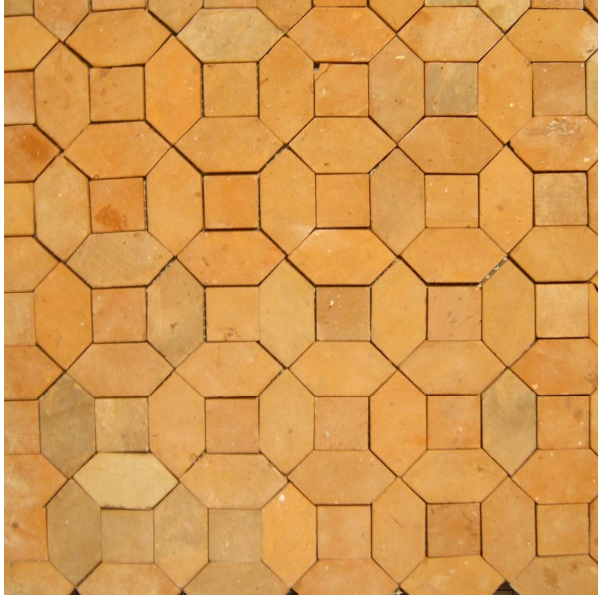

Reclaimed Octagon Terracotta Mosaic

Description

Reclaimed Antique Terracotta

Type: Terracotta

Color: Red, Yellow and Peach Tones

Size: 3"

Mesh mounted mosaic 12x12

Special order pregrouted and mounted panels

Product Usage

Floor and wall applications. Outdoor use subject to climate and method of installation. Seal with penetrating sealer.